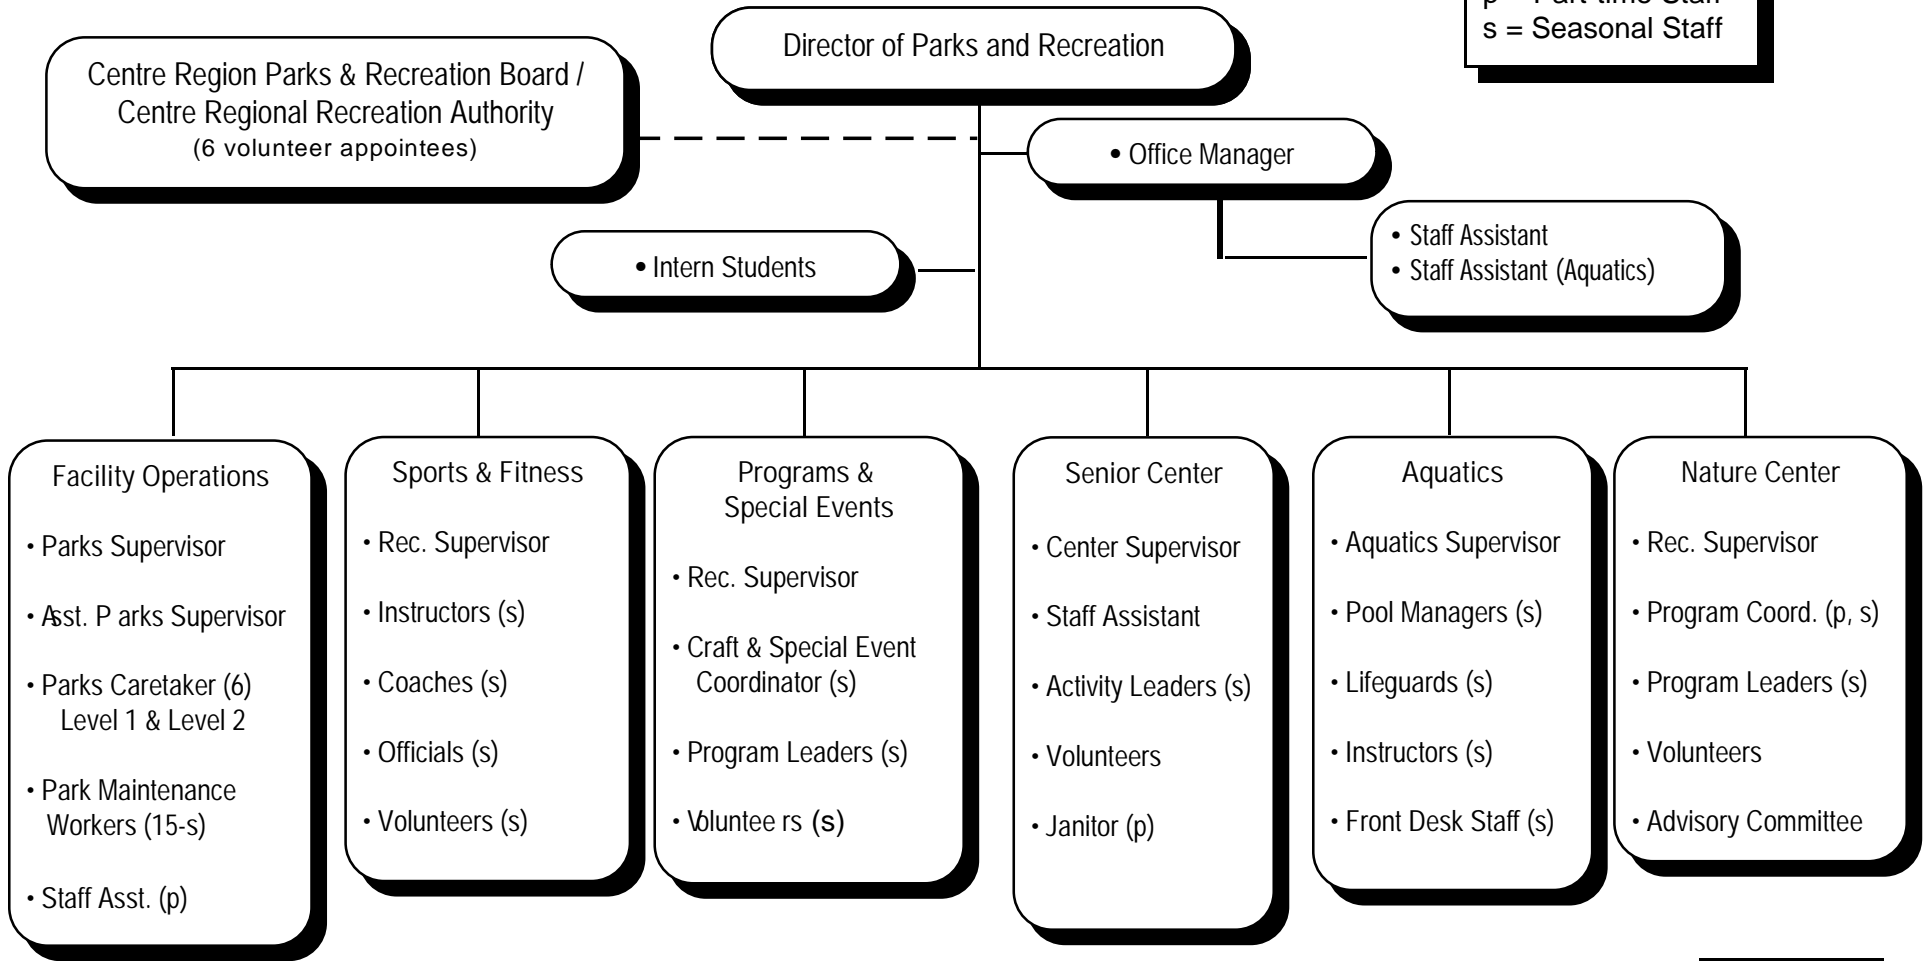

CENTRE REGION COUNCIL OF GOVERNMENTS
Centre Region Parks & Recreation

Staff Organizational Chart – 2010

KEY
 18 Full-time Staff
 p = Part-time Staff
 s = Seasonal Staff

09/11/09